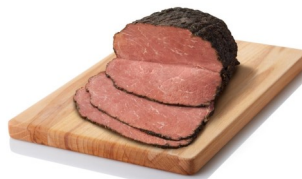

Deli Meat

FA12705*
Farmland
Canadian Ham

4/4#

FA28419*
Farmland
Buffet Ham
Smoked

2/10# Avg

TP10449*
Russer
Virginia Ham

2/14# Avg

HT2289*
Hatfield
Hot Spicy Ham
Prima Porta

2/7# Avg

AE4002*
Armour Eckrich
Corned Beef

2/7# Avg

AE50446*
Armour Eckrich
Prosciutto
Domestic

2/4# Avg

BE6187*
Berk's
Roast Beef
Medium Rare

2/6# Avg

BSF659*
Berkshire Farms
Pastrami
Bottom Round